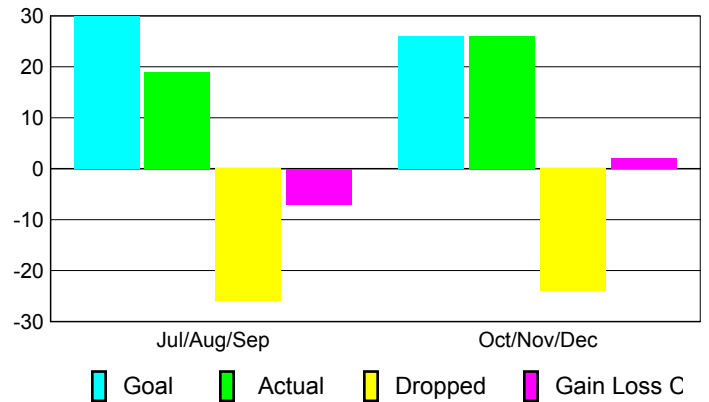

Membership Results 2010-2011

Goal, New, Dropped, Gain/Loss